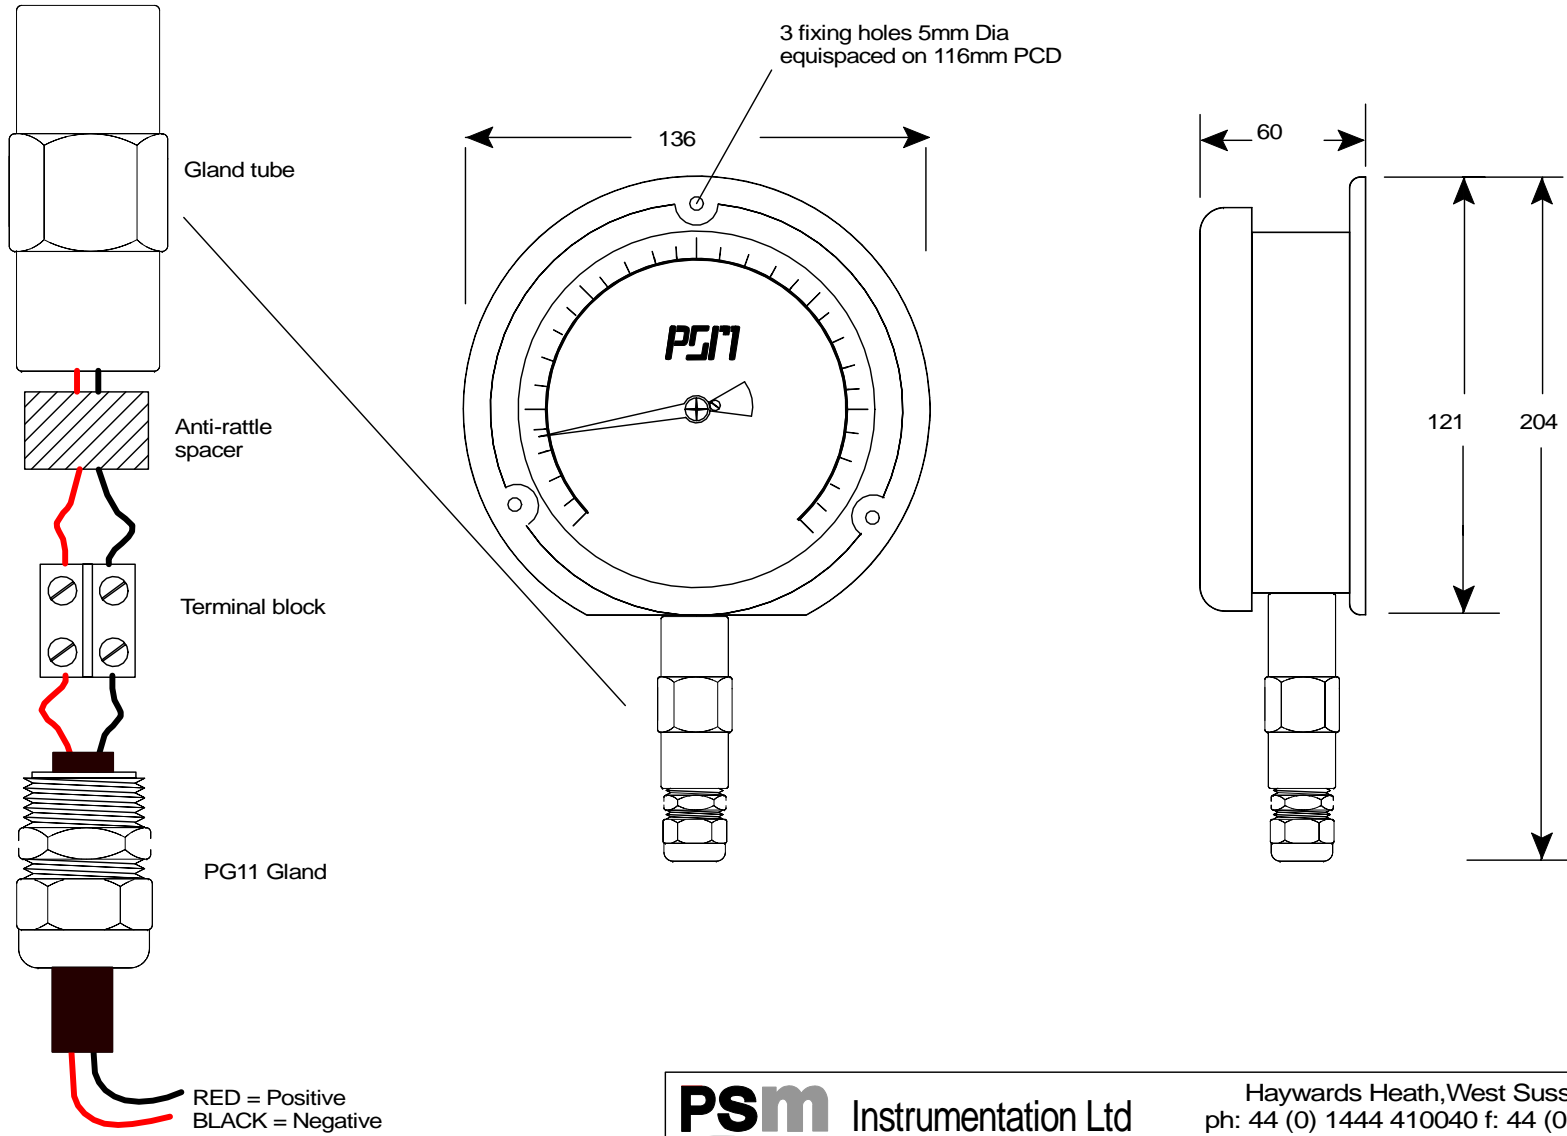

SALES DRAWING ONLY
NOT TO BE USED FOR MANUFACTURE

CONNECTION COMPONENTS

SCALE
NTS

UNLESS OTHERWISE STATED DIMENSIONS ARE IN
MILLIMETRES / INCHES

PSM Instrumentation Ltd

Haywards Heath, West Sussex RH16 1TW
ph: 44 (0) 1444 410040 f: 44 (0) 1444 410121
<http://www.psm-sensors.co.uk>

TITLE
Series 650 - 4"
wall mount indicator

DRAWING NO
S-001076-0600-DD

A4

SHT 1
OF 1

ISSUE	A	B	C
DATE	17-06-97	27-10-99	12-08-08
DCR			
DRAWN	JEK	JEK	JEK
CHECKED			