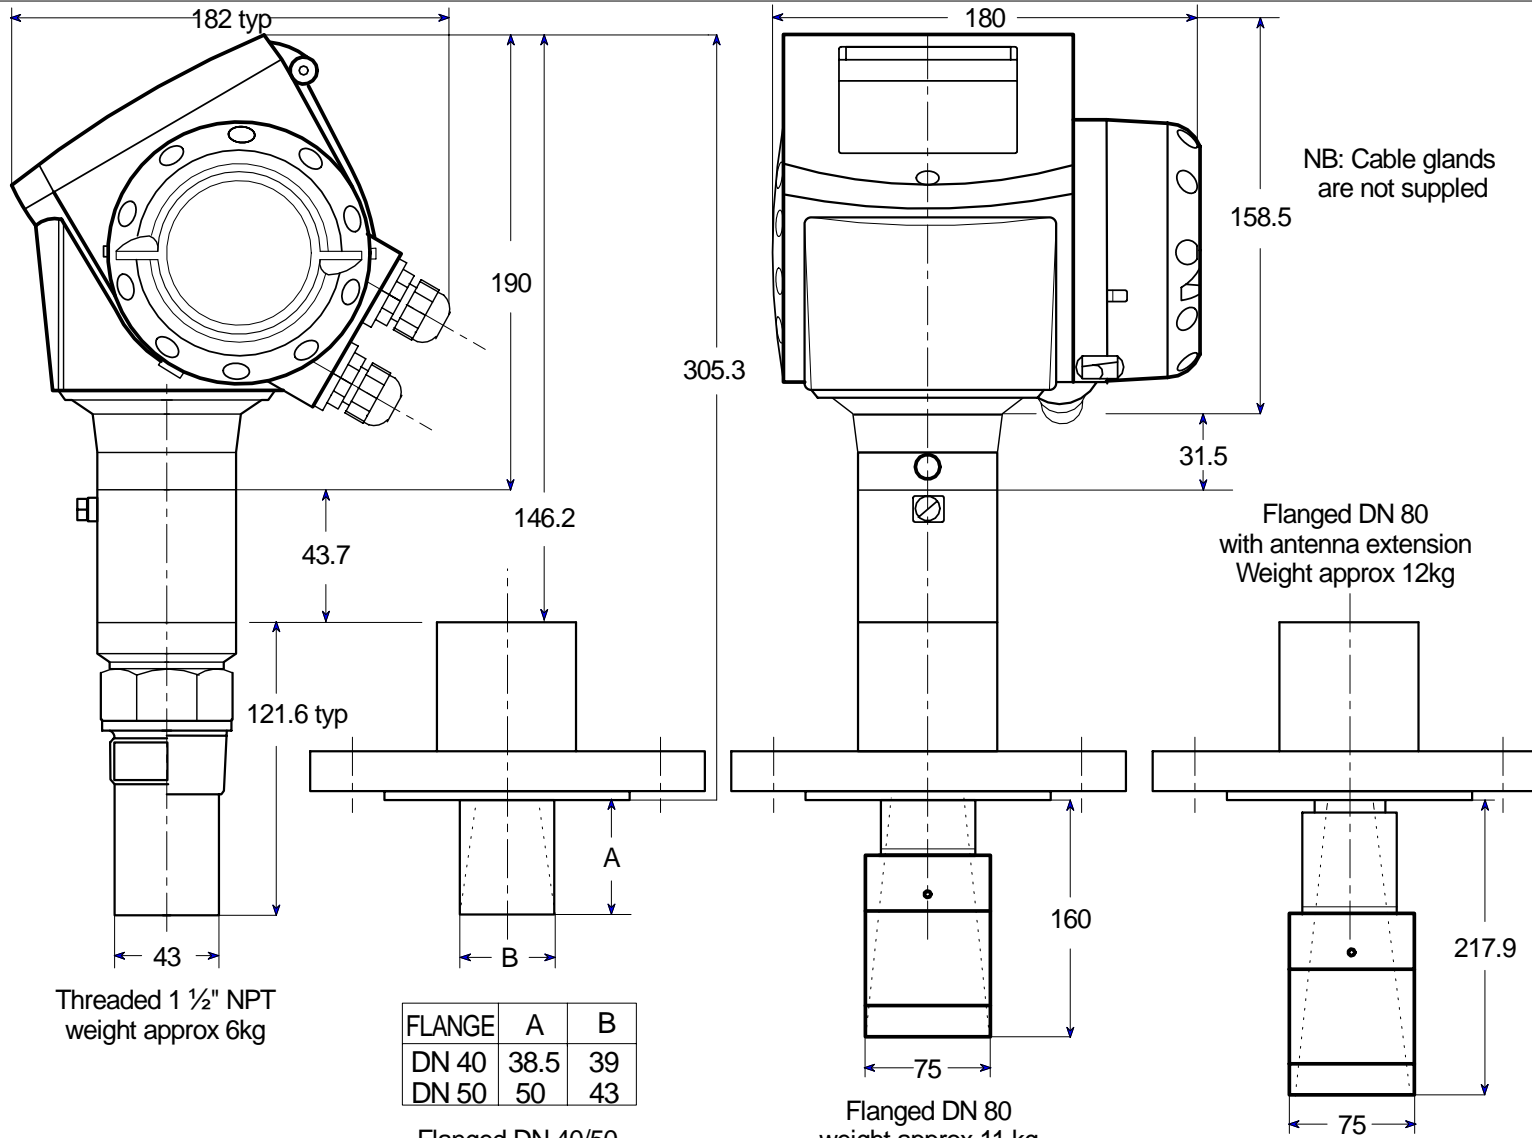

SALES DRAWING ONLY
NOT TO BE USED FOR MANUFACTURE

ISSUE	A
DATE	01-08-07
DCR	
DRAWN	JEK
CHECKED	

PSM Instrumentation Ltd

Haywards Heath, West Sussex RH16 1TW
ph: 44 (0) 1444 410040 f: 44 (0) 1444 410121
<http://www.psm-sensors.co.uk>

SCALE
NTS

UNLESS OTHERWISE STATED DIMENSIONS ARE IN
MILLIMETRES / INCHES

TITLE
FMCW Radar
VG7

DRAWING NO
S-001298-FMCW-GO

A4 SHT 1
OF 1