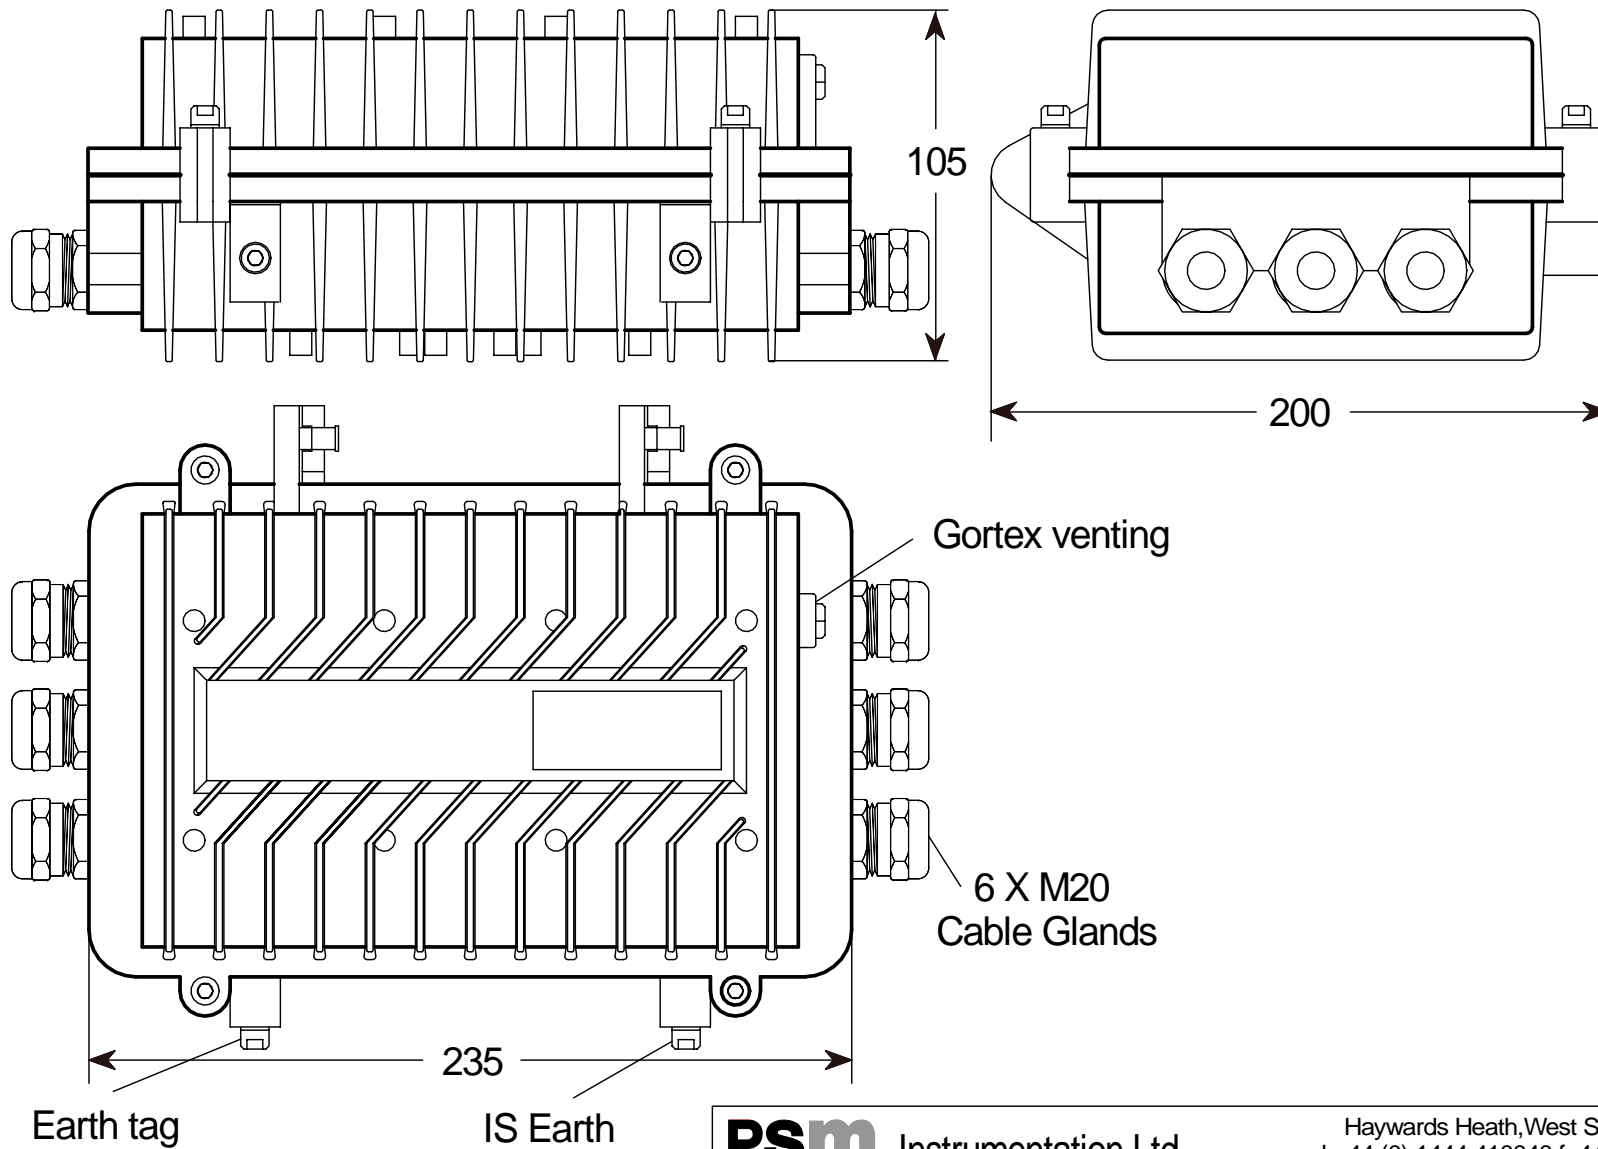

SALES DRAWING ONLY
NOT TO BE USED FOR MANUFACTURE

ISSUE	A
DATE	21-01-08
DCR	
DRAWN	JEC
CHECKED	

PSm Instrumentation Ltd

Haywards Heath, West Sussex RH16 1TW
ph: 44 (0) 1444 410040 f: 44 (0) 1444 410121
<http://www.psm-sensors.co.uk>

SCALE
NTS

UNLESS OTHERWISE STATED DIMENSIONS ARE IN
MILLIMETRES / INCHES

TITLE
RFM Enclosure
Aluminium

DRAWING NO
S-001303-ICT-GO

A4 SHT 1 OF 1